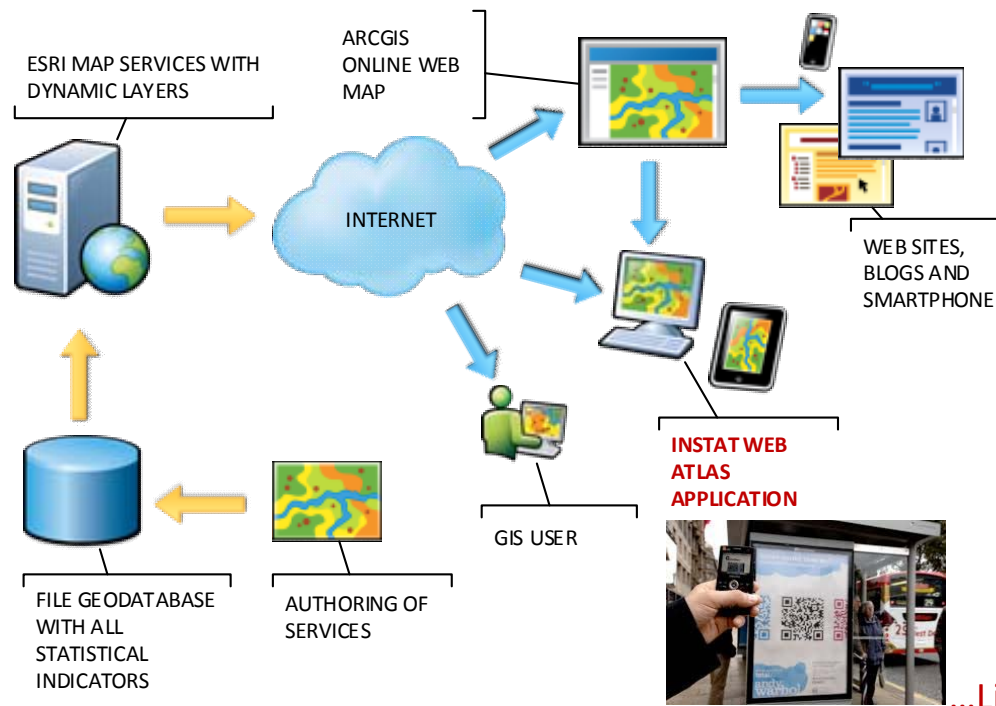

## -web geo-statistical application

Ervin Shameti

Head of Cartography and GIS, INSTAT

Antonio Natale

EU Technical Assistance Project

# SKEMA E PERGJITHSHME